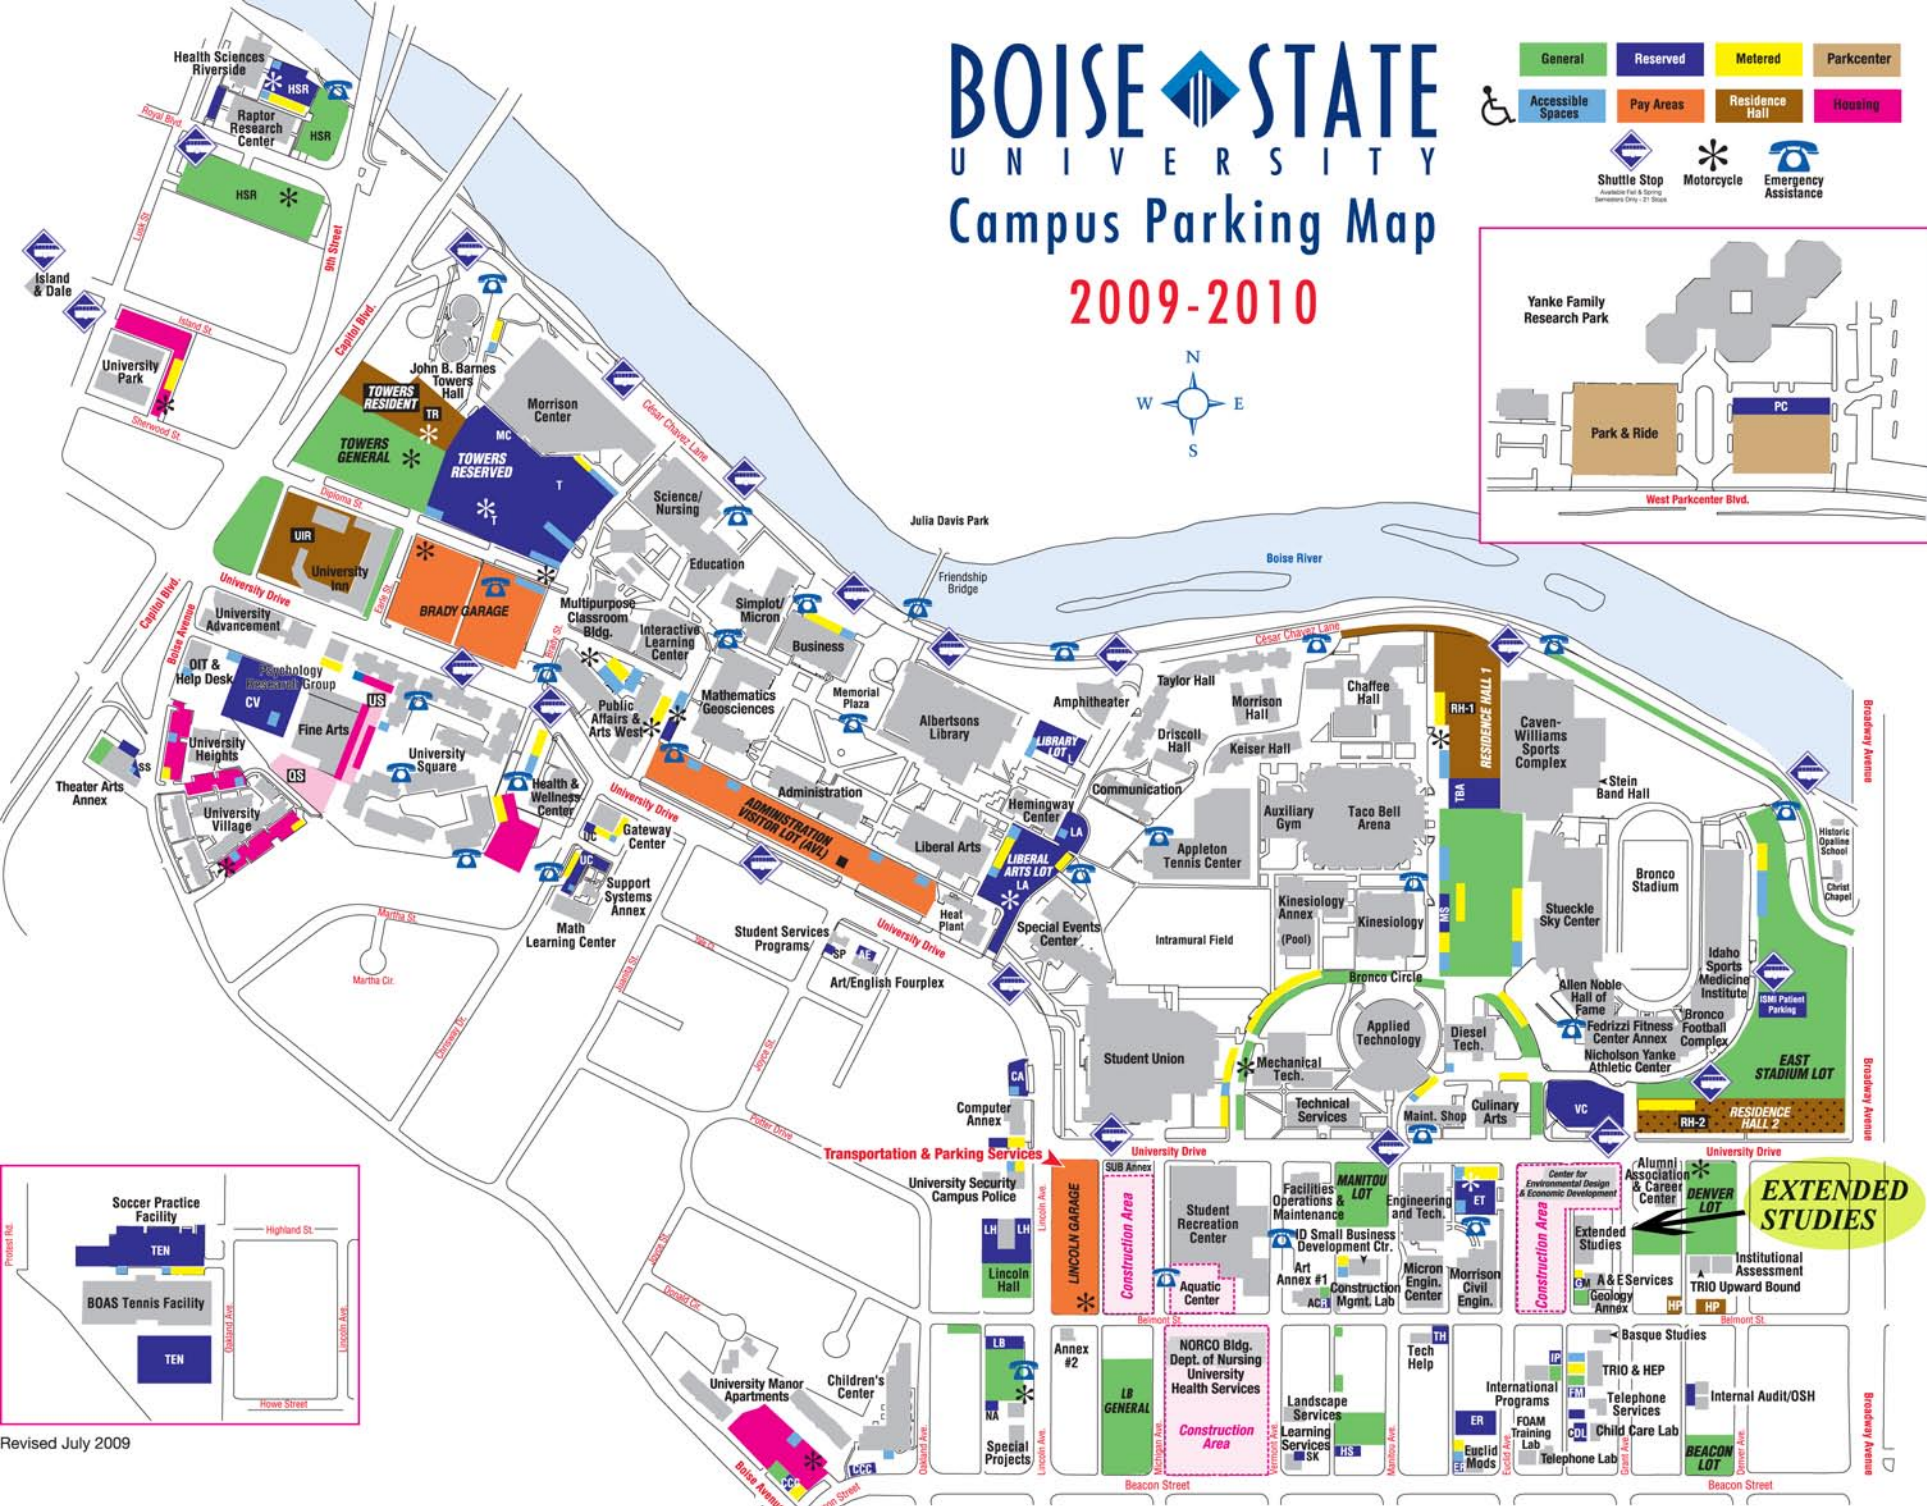

BOISE STATE UNIVERSITY

Campus Parking Map

2009-2010

General	Reserved	Metered	Parkcenter
Accessible Spaces	Pay Areas	Residence Hall	Housing

Shuttle Stop
 Motorcycle
 Emergency Assistance

Yanke Family Research Park

West Parkcenter Blvd.

Soccer Practice Facility

BOAS Tennis Facility

Transportation & Parking Services

EXTENDED STUDIES