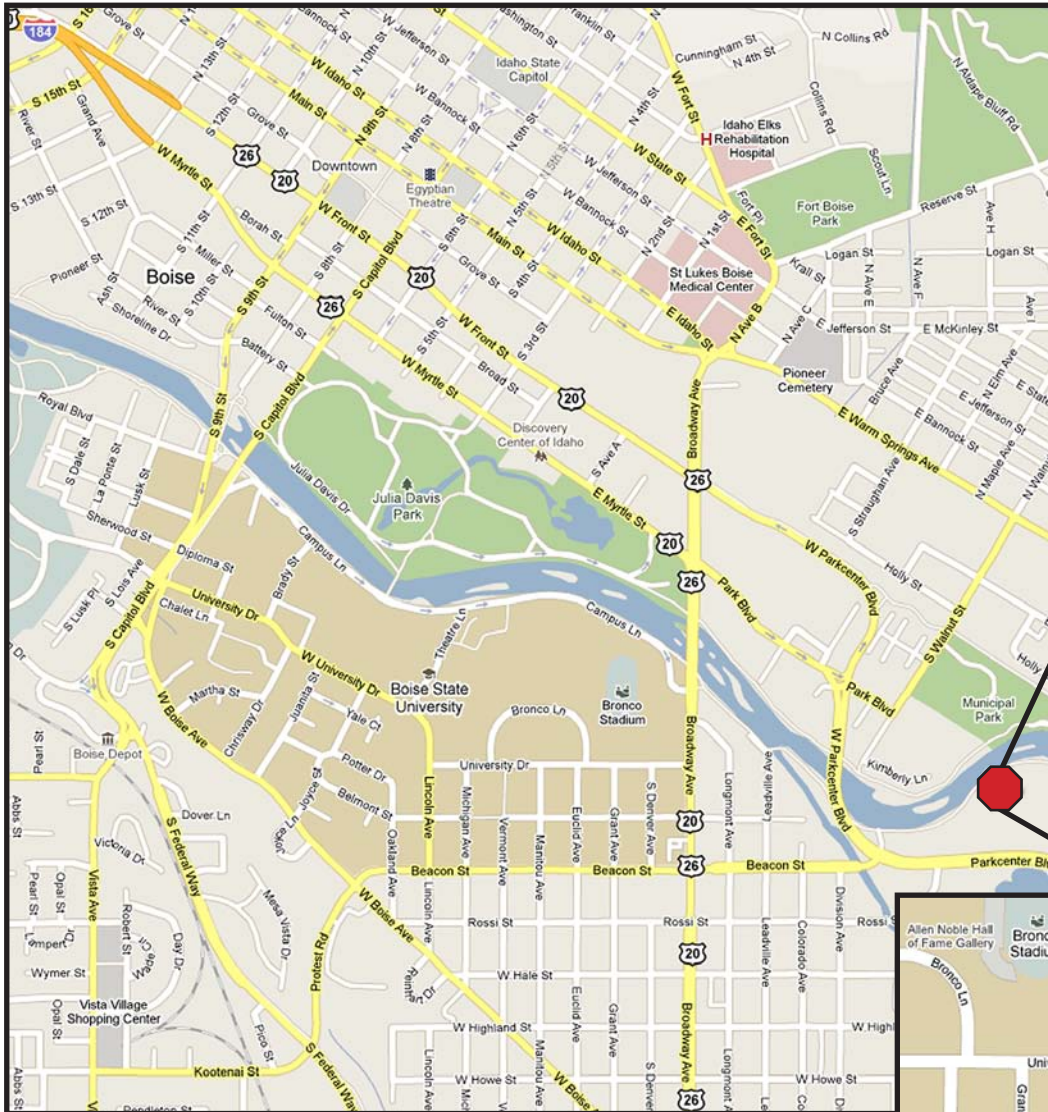

# Boise State University Extended Studies Division

Now Located in the Ron and Linda Yanke Research Park  
220 E. Parkcenter Blvd., Boise, Idaho 83706-3940

Phone: 208-426-1709

Email: [estellus@boisestate.edu](mailto:estellus@boisestate.edu)

Visit: [boisestate.edu/extendedstudies](http://boisestate.edu/extendedstudies)