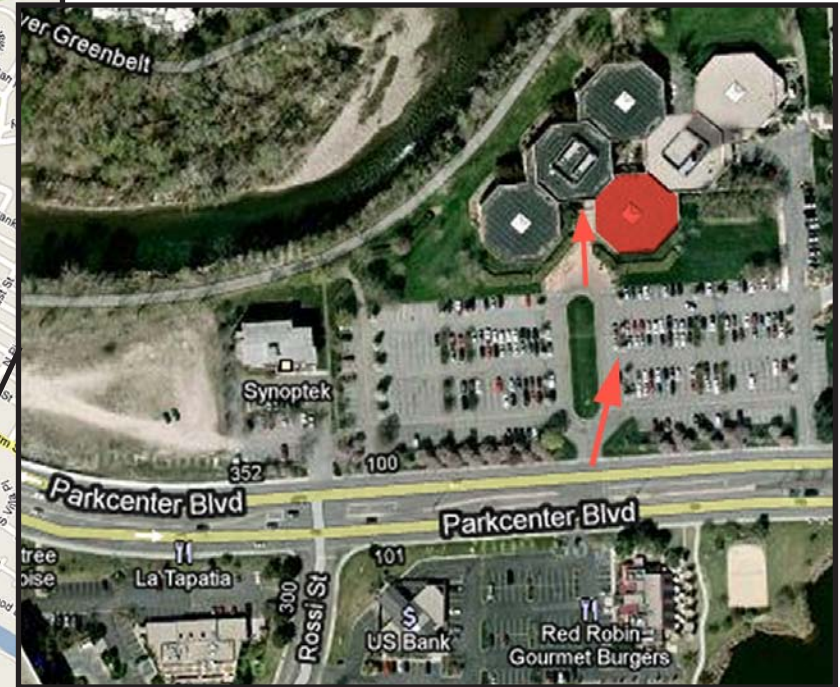

# Boise State University Extended Studies Division

Now Located in the Ron and Linda Yanke Research Park  
220 E. Parkcenter Blvd., Boise, Idaho 83706-3940

Phone: 208-426-1709

Email: [estellus@boisestate.edu](mailto:estellus@boisestate.edu)