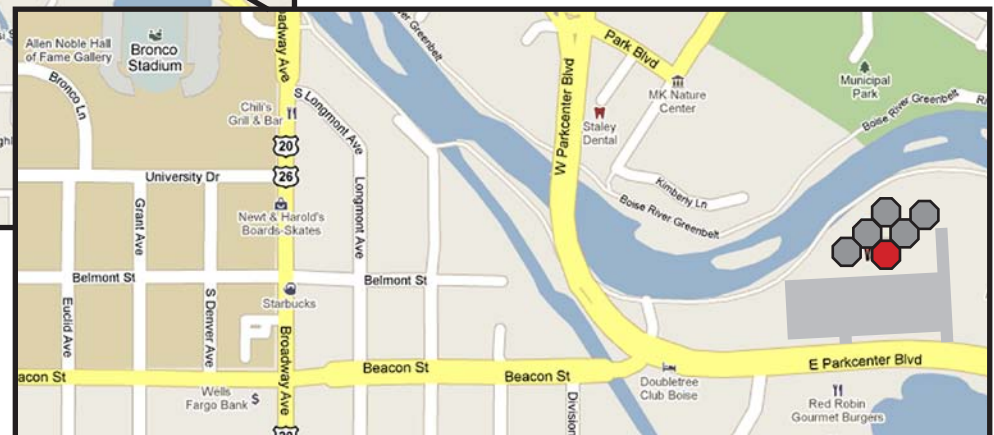

# Boise State University Extended Studies Division

Now Located in the Ron and Linda Yanke Research Park  
220 E. Parkcenter Blvd., Boise, Idaho 83706-3940

Phone: 208-426-1709

Email: [estellus@boisestate.edu](mailto:estellus@boisestate.edu)