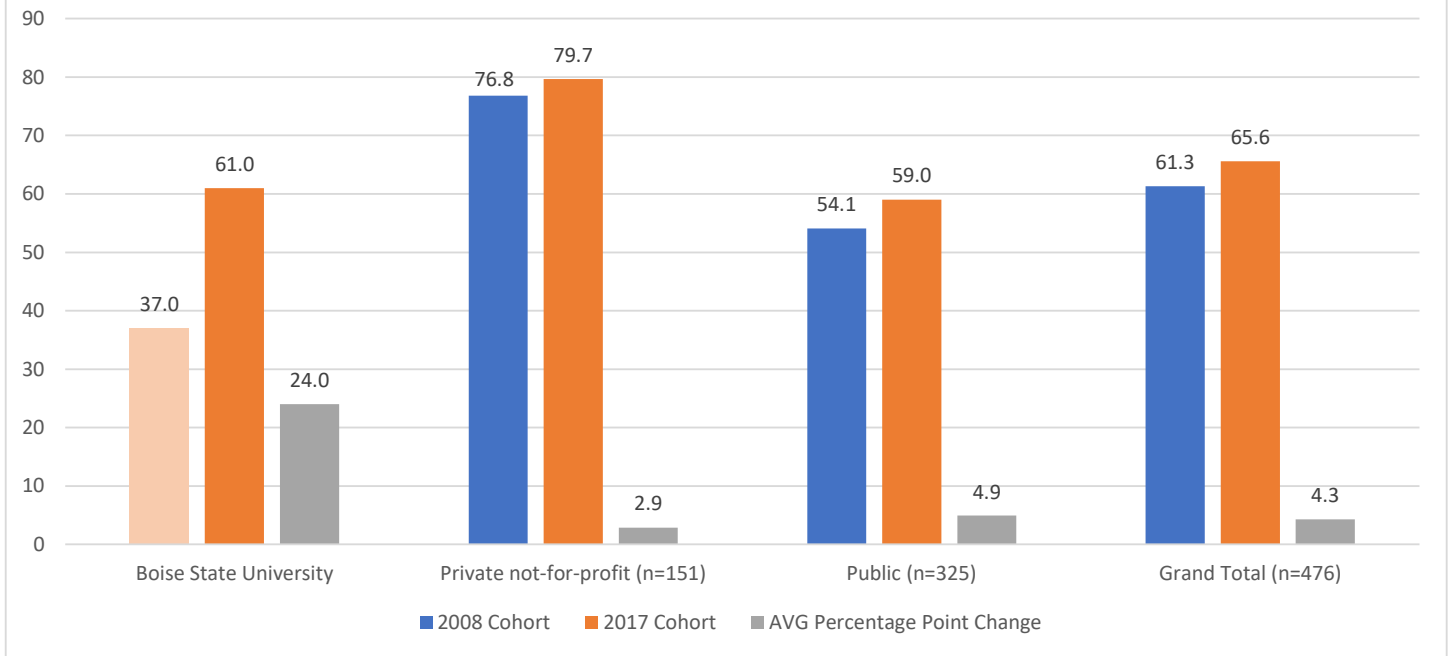

Peer Comparison Report: Changes in 6-Yr Graduation Rate from 2008 to 2017 Cohorts

Source: IPEDS

Findings

- Compared to our peer and aspirational peer institutions, Boise State had the **HIGHEST** percentage point change in baccalaureate cohort Graduation Rates over the 10 year period.

6-yr Graduation Rate and Percentage Point Change over 10 Years: Boise State vs. Carnegie Research Institutions (R1, R2, R3)

Source: IPEDS

Findings

- Out of the 574 public institutions with data at both points, Boise State had the **THIRD HIGHEST** percentage point change in baccalaureate cohort Graduation Rates over the 10 year period.
- Out of 477 Public and Private institutions with a 2025 Carnegie Research classification (R1, R2, or R3), Boise State had the **SECOND HIGHEST** percentage point change in baccalaureate cohort Graduation Rates over the 10 year period.
- Out of 326 Public institutions with a 2025 Carnegie Research classification (R1, R2, or R3), Boise State had the **SECOND HIGHEST** percentage point change in baccalaureate cohort Graduation Rates over the 10 year period.