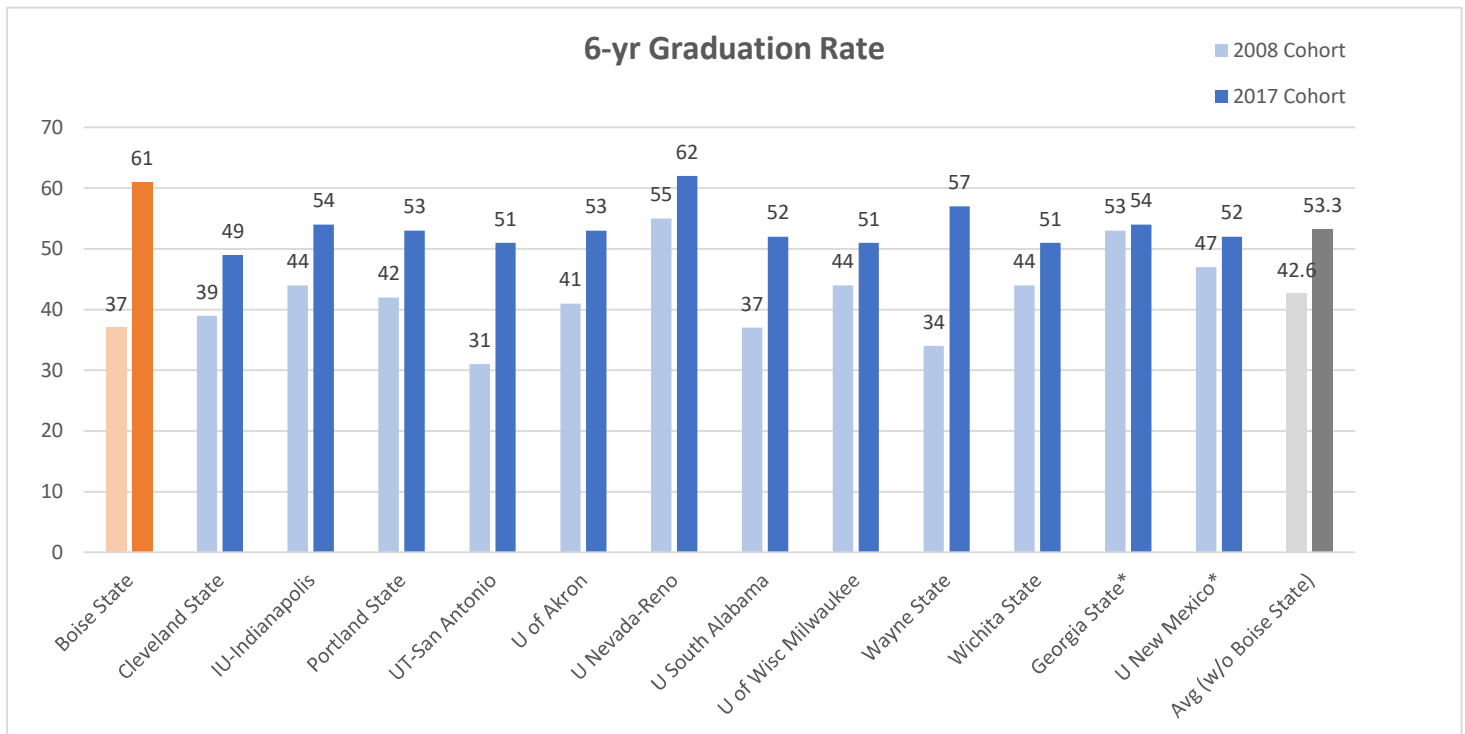

Peer Comparison Report: Changes in 6-Yr Graduation Rate from 2008 to 2017 Cohorts

Source: IPEDS

Findings

- Compared to our peer and aspirational peer institutions, Boise State had the **HIGHEST** percentage point change in baccalaureate cohort Graduation Rates over the 10 year period.

6-yr Graduation Rate and Percentage Point Change over 10 Years: Boise State vs. Carnegie Research Institutions (R1, R2, R3)

Source: IPEDS

Findings

- Out of the 574 public institutions with data at both points, Boise State had the **THIRD HIGHEST** percentage point change in baccalaureate cohort Graduation Rates over the 10 year period.
- Out of 477 Public and Private institutions with a 2025 Carnegie Research classification (R1, R2, or R3), Boise State had the **SECOND HIGHEST** percentage point change in baccalaureate cohort Graduation Rates over the 10 year period.
- Out of 326 Public institutions with a 2025 Carnegie Research classification (R1, R2, or R3), Boise State had the **SECOND HIGHEST** percentage point change in baccalaureate cohort Graduation Rates over the 10 year period.