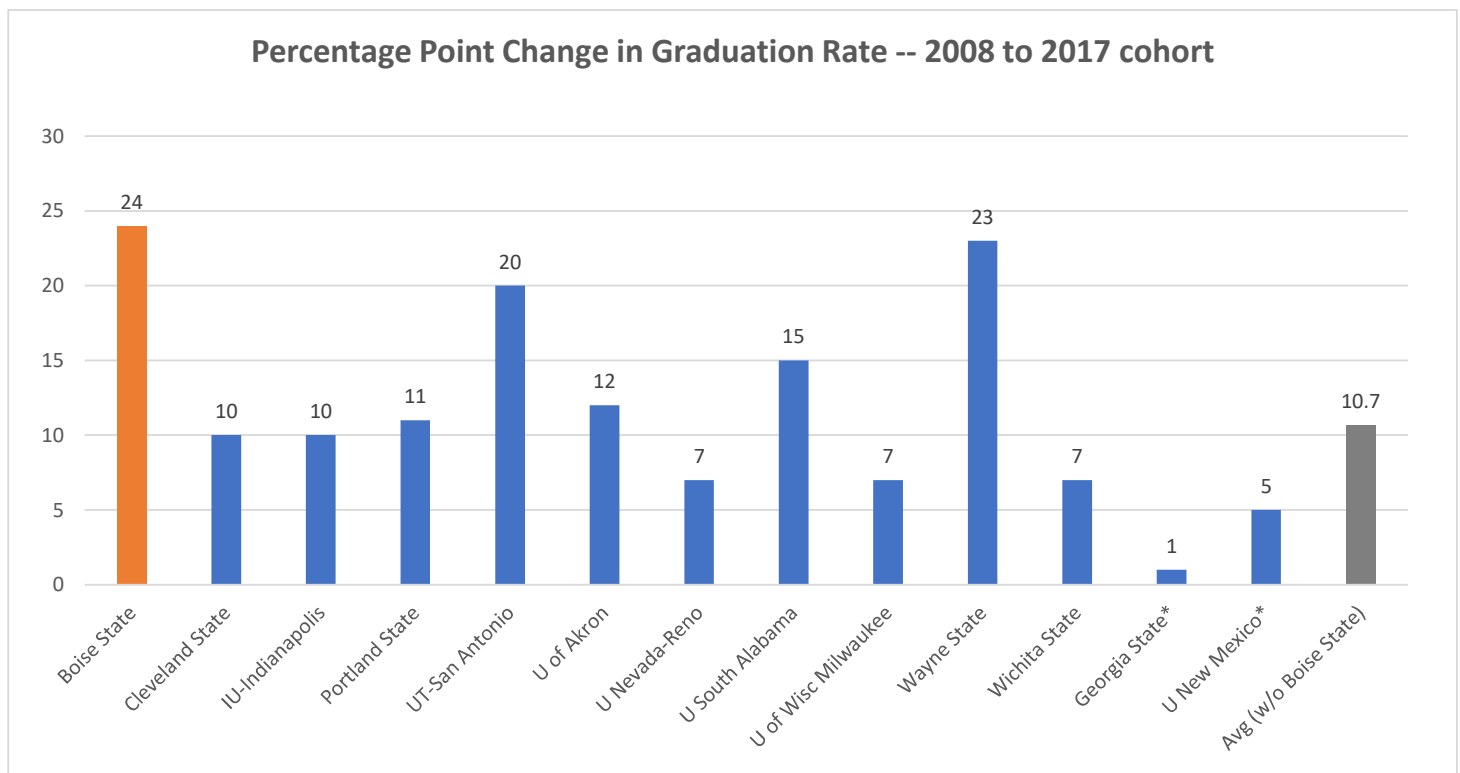

Peer Comparison Report: Changes in 6-Yr Graduation Rate from 2008 to 2017 Cohorts

Source: IPEDS

Findings

- Compared to our peer and aspirational peer institutions, Boise State had the **HIGHEST** percentage point change in baccalaureate cohort Graduation Rates over the 10 year period.

6-yr Graduation Rate and Percentage Point Change over 10 Years: Boise State vs. Carnegie Research Institutions (R1, R2, R3)

Source: IPEDS

Findings

- Out of the 574 public institutions with data at both points, Boise State had the **THIRD HIGHEST** percentage point change in baccalaureate cohort Graduation Rates over the 10 year period.
- Out of 477 Public and Private institutions with a 2025 Carnegie Research classification (R1, R2, or R3), Boise State had the **SECOND HIGHEST** percentage point change in baccalaureate cohort Graduation Rates over the 10 year period.
- Out of 326 Public institutions with a 2025 Carnegie Research classification (R1, R2, or R3), Boise State had the **SECOND HIGHEST** percentage point change in baccalaureate cohort Graduation Rates over the 10 year period.