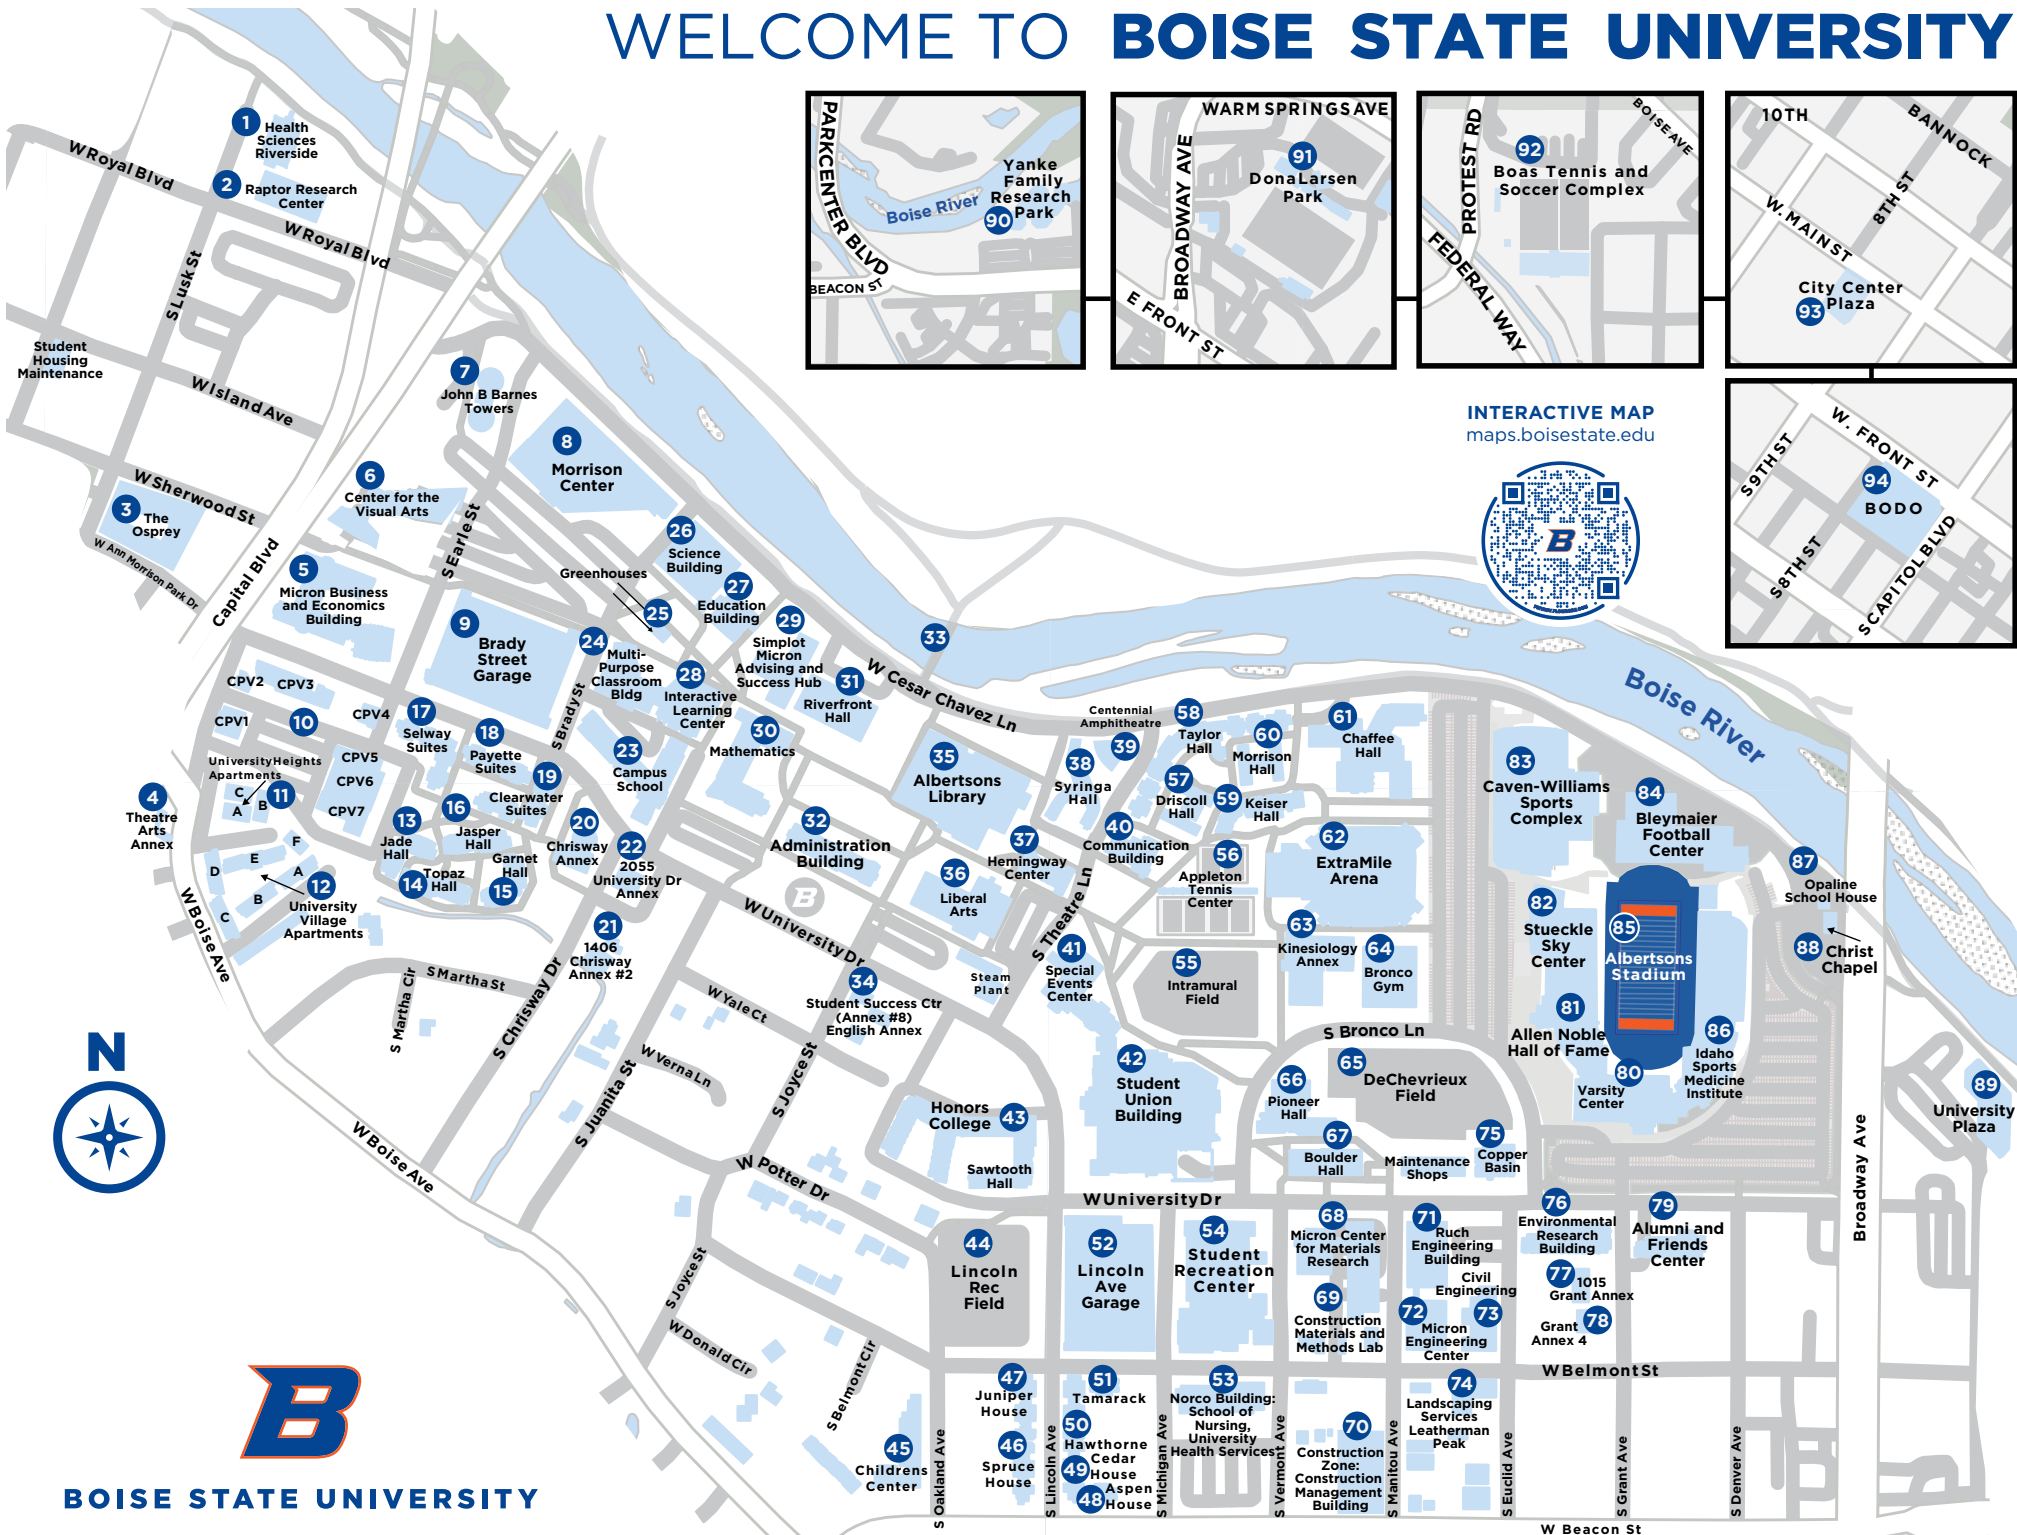

WELCOME TO BOISE STATE UNIVERSITY

INTERACTIVE MAP
maps.boisestate.edu

BOISE STATE UNIVERSITY

CAMPUS LEGEND NUMERICAL ORDER

1. Health Sciences Riverside
2. Raptor Research Center
3. The Osprey
4. Theatre Arts Annex
5. Micron Business and Economics Building
6. Center for the Visual Arts
7. John B. Barnes Towers
8. Morrison Center
9. Brady Street Garage
10. Capitol Village
11. University Heights Apartments
12. University Village Apartments
13. Jade Hall
14. Topaz Hall
15. Garnet Hall
16. Jasper Hall
17. Selway Suites
18. Payette Suites
19. Clearwater Suites
20. Chrisway Annex
21. Chrisway Annex #2
22. University Drive Annex
23. Campus School
24. Multipurpose Classroom Building
25. Greenhouses
26. Science Building
27. Education Building
28. Interactive Learning Center (ILC)
29. Simplot Micron Advising and Student Success Hub (SMASH)
30. Mathematics
31. Riverfront Hall
32. Administration Building
33. Friendship Bridge
34. Student Success Center / English Annex
35. Albertsons Library
36. Liberal Arts
37. Hemingway Center
38. Syringa Hall
39. Centennial Amphitheatre
40. Communication Building
41. Special Events Center
42. Student Union Building
43. Honors College / Sawtooth Hall
44. Lincoln Recreation Field
45. Childrens Center
46. Spruce House
47. Juniper House
48. Aspen House
49. Cedar House
50. Hawthorne House
51. Tamarack
52. Lincoln Avenue Garage
53. Norco Building / School of Nursing / University Health Services
54. Student Recreation Center
55. Intramural Field
56. Appleton Tennis Center
57. Driscoll Hall
58. Taylor Hall
59. Keiser Hall
60. Morrison Hall
61. Chaffee Hall
62. ExtraMile Arena
63. Kinesiology Annex
64. Bronco Gym
65. DeChevrieaux Field
66. Pioneer Hall
67. Boulder Hall
68. Micron Center for Materials Research
69. Construction Materials and Methods Lab
70. Construction Zone: Construction Management Building
71. Ruch Engineering Building
72. Micron Engineering Center
73. Civil Engineering
74. Leatherman Peak / Landscaping Services
75. Copper Basin
76. Environmental Research Building
77. Grant Street Annex
78. Grant Street Annex #4
79. Alumni and Friends Center
80. Varsity Center
81. Allen Noble Hall of Fame
82. Stueckle Sky Center
83. Caven-Williams Sports Complex
84. Bleymaier Football Center
85. Albertsons Stadium
86. Idaho Sports Medicine Institute
87. Opaline School House
88. Christ Chapel
89. University Plaza
90. Yanke Family Research Park
91. Dona Larsen Park
92. Boas Tennis and Soccer Complex
93. City Center Plaza
94. Boise Downtown (BODO)