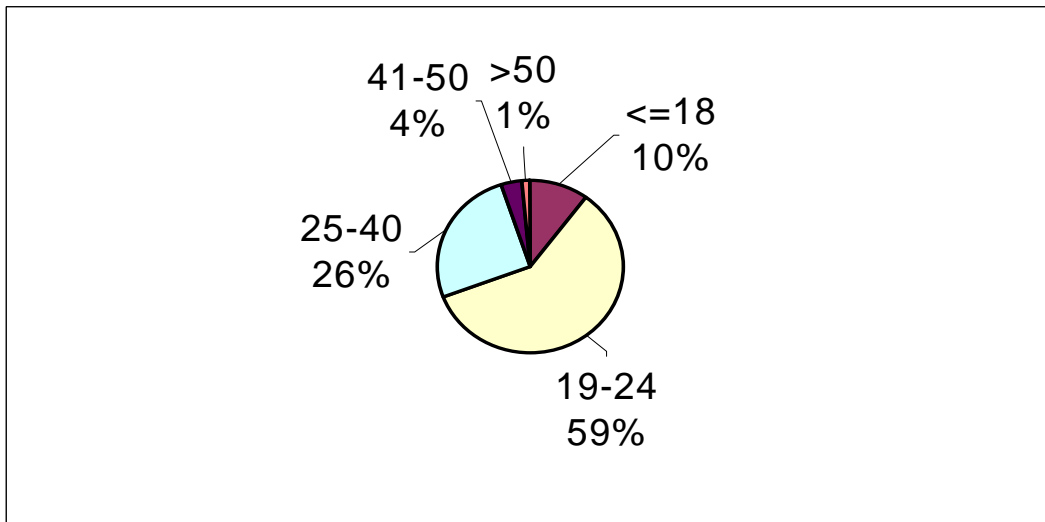

Boise State University
10th Day Profile of New Academic Transfer Students
Fall 2004

Note: Excludes second undergraduate degree and readmitted students.

Yield Statistics

	Number	Percent
New Transfer Apps	1971	20% of all applications
New Transfer Admits	1641	83.3% of applicants
New Transfer Enrolled	934	57% of admits

Original Admissions Classification

	Number	Percent
Conditional/Special	345	37%
Regular	414	44.3%
Provisional	34	3.6%
Nondegree	141	15.1%

Admitted on Probation

	Number	Percent
Academic standing of probation	52	5.6%

Age

Gender

	Number	Percent
Female	507	54.3%
Male	416	44.5%
Undeclared	11	1.2%