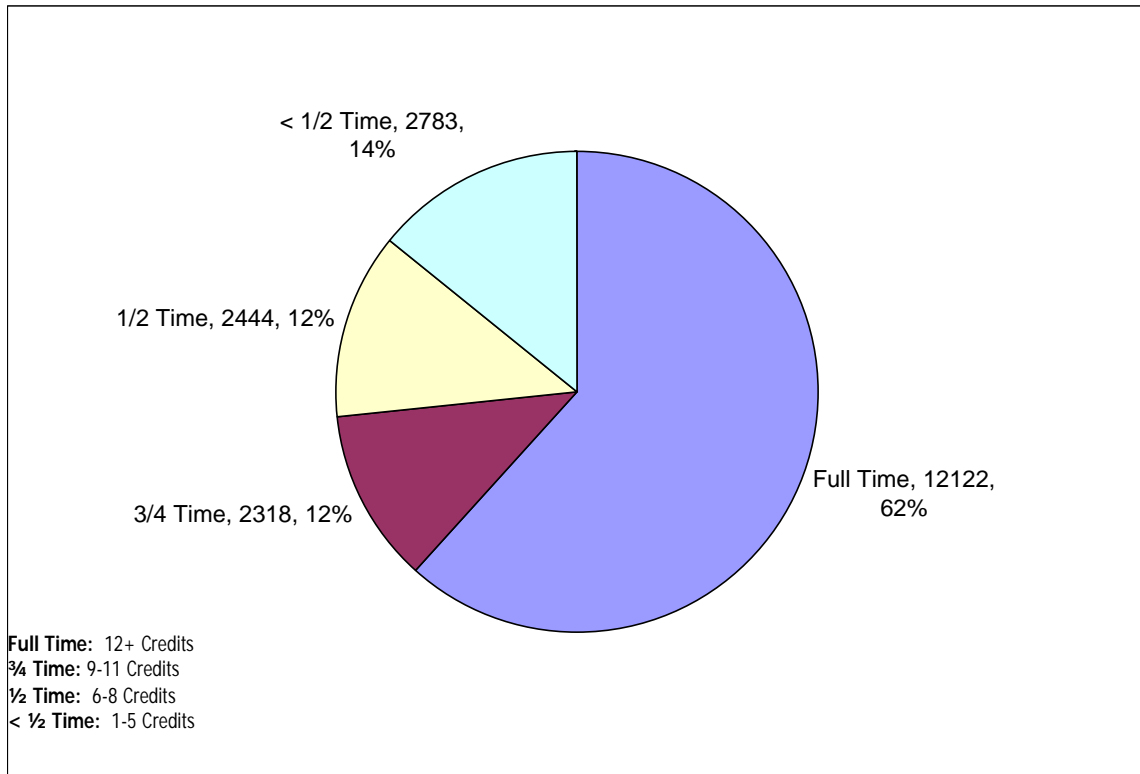

Credit Load

Top Cities (from original permanent address)

	Number	Percent
Boise	7,747	39.5%
Meridian	1,611	8.2%
Nampa	1,404	7.2%
Eagle	685	3.5%
Caldwell	671	3.4%
Mountain Home	355	1.8%
Idaho Falls	343	1.7%
Kuna	343	1.7%
Twin Falls	314	1.6%
Emmett	193	1.0%
Pocatello	154	0.8%
Star	119	0.6%
Middleton	112	0.6%
Jerome	90	0.5%
Burley	83	0.4%
Hailey	73	0.4%
Buhl	66	0.3%
Payette	65	0.3%
Blackfoot	62	0.3%
Parma	61	0.3%
Fruitland	59	0.3%
Wilder	59	0.3%
McCall	58	0.3%
Weiser	58	0.3%
Post Falls	56	0.3%