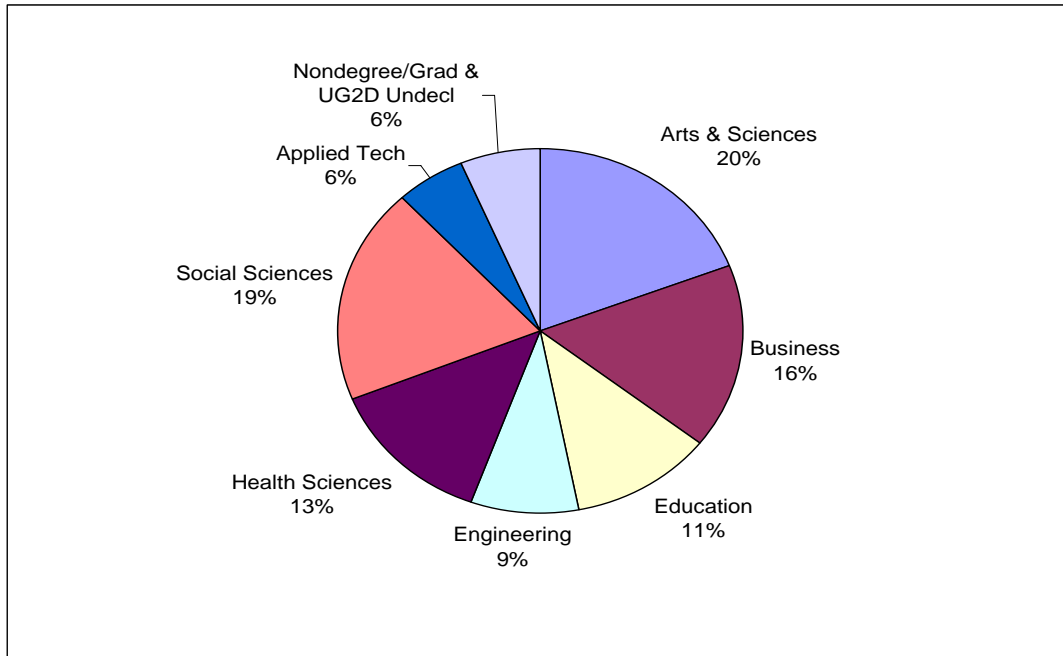

College

Headcount at Campus Location (duplicative)

	Number
Boise	17,279
Electronic Campus	3,788
West Campus	1,741
Gowen Field	913
Canyon County	432
Micron	308
Twin Falls	153
Mountain Home AFB	136
Riverside Elementary	30
Lewiston	26
South Jr. High	25
Mountain Home HS	24
Nampa HS	23
Cour d'Alene	20

Credits Generated at Campus Location

	Number	Percent
Boise	181,040	83.8%
Electronic Campus	15,281	7.1%
West Campus	9,165	4.2%
Gowen Field	3,305	1.5%
Canyon County	2,059	1.0%
Micron	1,251	0.6%
Twin Falls	1,193	0.6%
Mountain Home AFB	687	0.3%
Nampa HS	437	0.2%
Lewiston	352	0.2%
Coeur d'Alene	254	0.1%
Other	952	0.4%