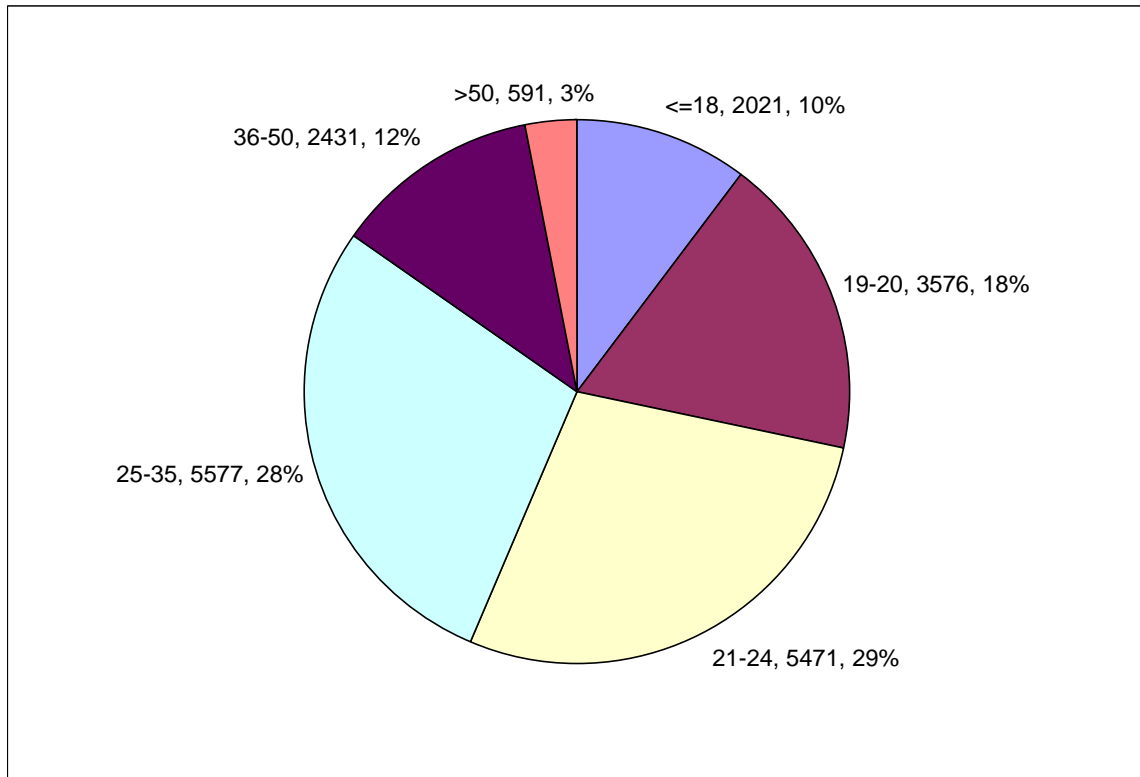

Boise State University 10th Day Enrollment Profile Fall 2008

Overall Enrollment

Total Enrollment

	Number
Total Students	19,667
Total Credit Hours	215,976
Total FTE	14,608

Career (varies from SBOE definition of these categories)

	Number	Percent
Undergraduate	16,417	83.5%
Graduate	2,093	10.6%
Applied Tech	1,157	5.9%

Gender

	Number	Percent
Female	10,527	53.5%
Male	9,076	46.2%
Undeclared	64	0.3%

Average Age

Group	Average Age
Undergraduate	25
Graduate	35
Applied Technology	29
<i>Total Average Age</i>	27

Age Distribution

Class Level

Ethnicity

	Number	Percent
White	15,726	80.0%
Hispanic	1,220	6.2%
Asian American	664	3.4%
Black/African American	285	1.4%
Native American	203	1.0%
Did Not Respond	1,569	8.0%

Citizenship