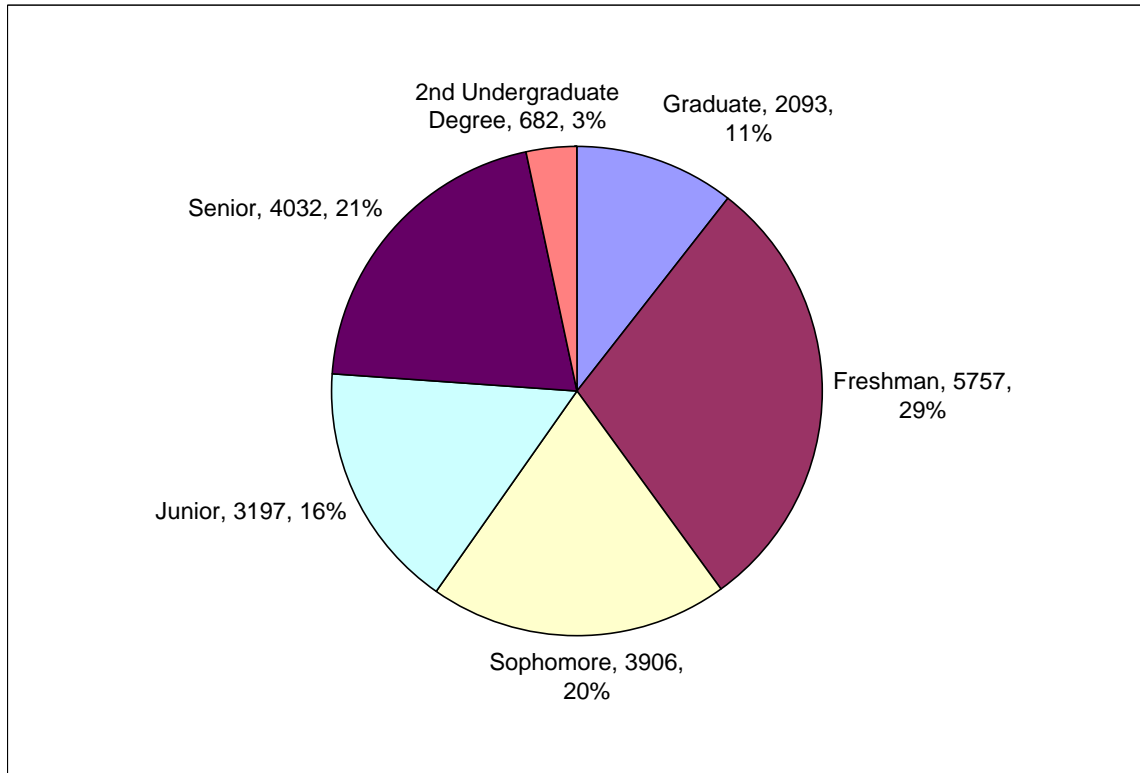

Boise State University 10th Day Enrollment Profile Fall 2008

Overall Enrollment

Total Enrollment

	Number
Total Students	19,667
Total Credit Hours	215,976
Total FTE	14,608

Career (varies from SBOE definition of these categories)

	Number	Percent
Undergraduate	16,417	83.5%
Graduate	2,093	10.6%
Applied Tech	1,157	5.9%

Gender

	Number	Percent
Female	10,527	53.5%
Male	9,076	46.2%
Undeclared	64	0.3%

Average Age

Group	Average Age
Undergraduate	25
Graduate	35
Applied Technology	29
<i>Total Average Age</i>	27

Age Distribution

Class Level

Ethnicity

	Number	Percent
White	15,726	80.0%
Hispanic	1,220	6.2%
Asian American	664	3.4%
Black/African American	285	1.4%
Native American	203	1.0%
Did Not Respond	1,569	8.0%

Citizenship