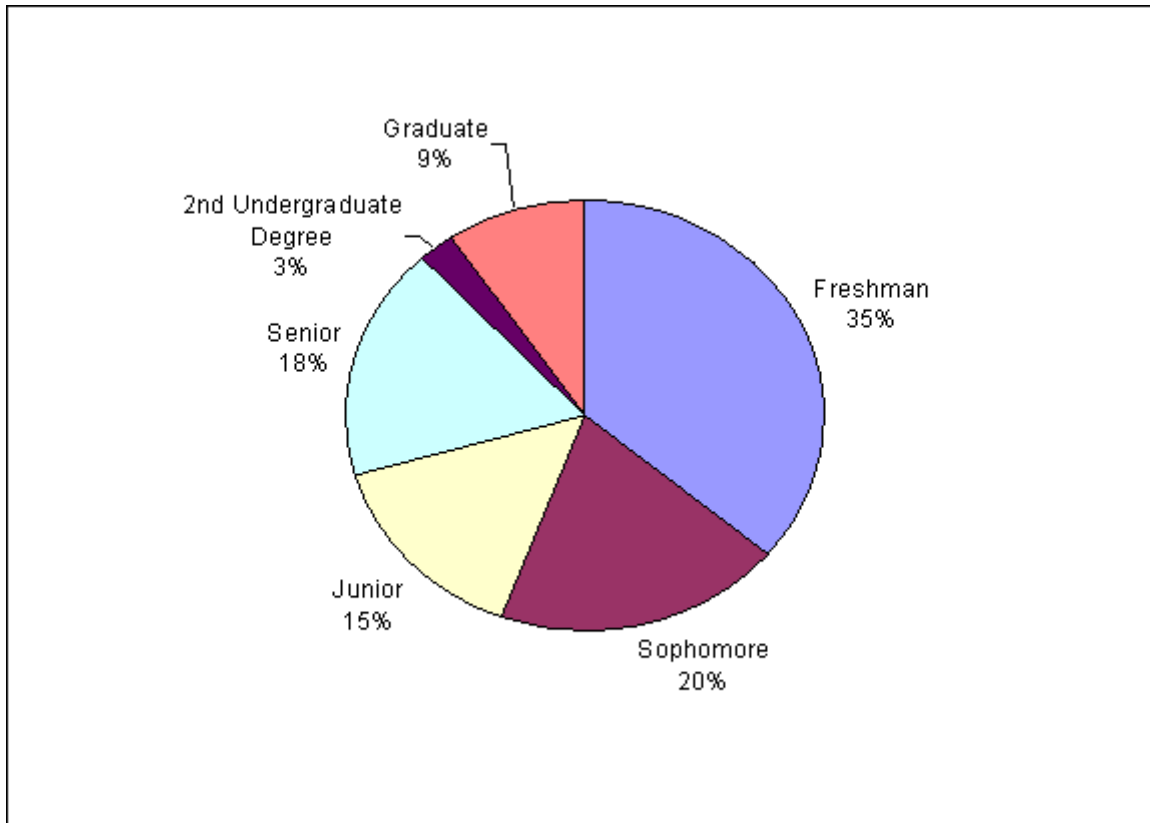

Class Level

Resident/Nonresident

	Number	Percent
Nonresident	1,501	8.8%
Resident	15,660	91.2%

Top States (from original permanent address)

	Number	Percent
Idaho	15,484	90.2%
Oregon	257	15.0%
California	156	<1.0%
Washington	132	<1.0%
Nevada	128	<1.0%
Montana	77	<1.0%
Alaska	45	<1.0%
Utah	42	<1.0%