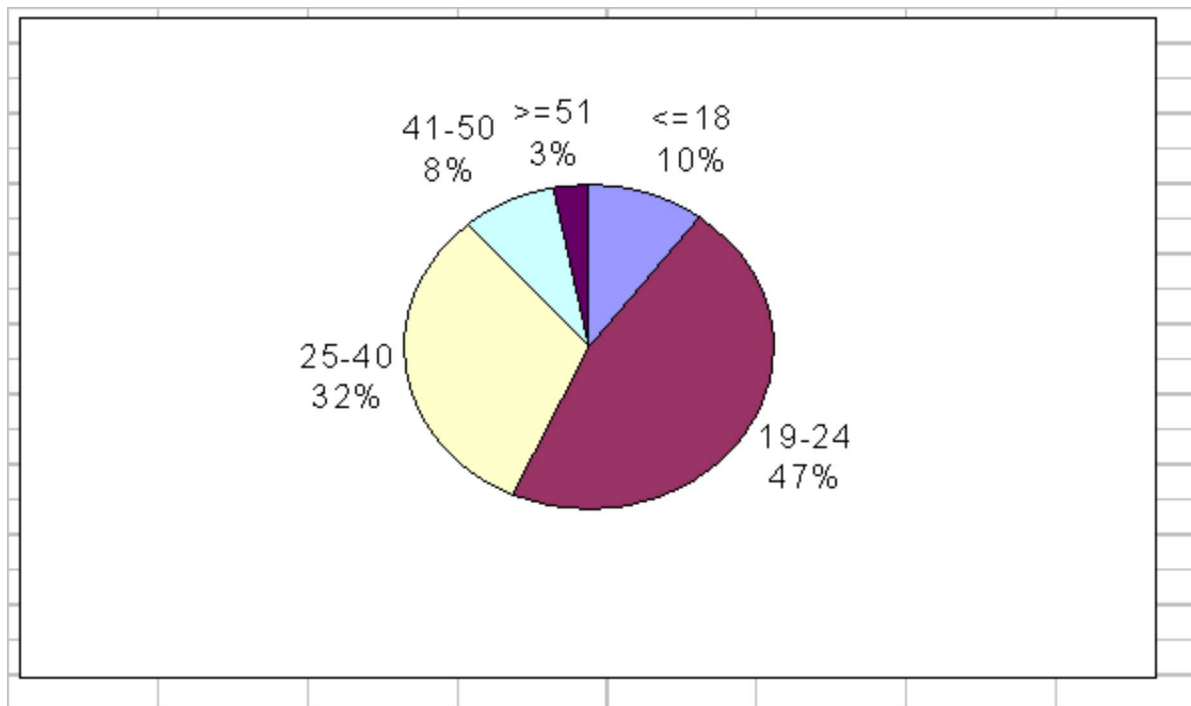

Boise State University**10th Day Enrollment Profile****Fall 2001****Overall Enrollment****Total Enrolled**

	Number	Percent
Total Students	17,161	100%
Total Credit Hours	179,328	100%
Total FTE	12,203	100%

Career

	Number	Percent
Undergraduate	14,428	84%
Graduate	1,614	9%
Applied Tech	1,119	7%

Gender

	Number	Percent
Female	9,373	55%
Male	7,769	45%
Undeclared	19	0%

Age

Ethnicity

	Number	Percent
White	14,407	84%
Hispanic	844	4.9%
Asian American	399	2.3%
Black/African American	186	1.1%
Native American	172	1.0%
Did Not Respond	1,137	6.7%