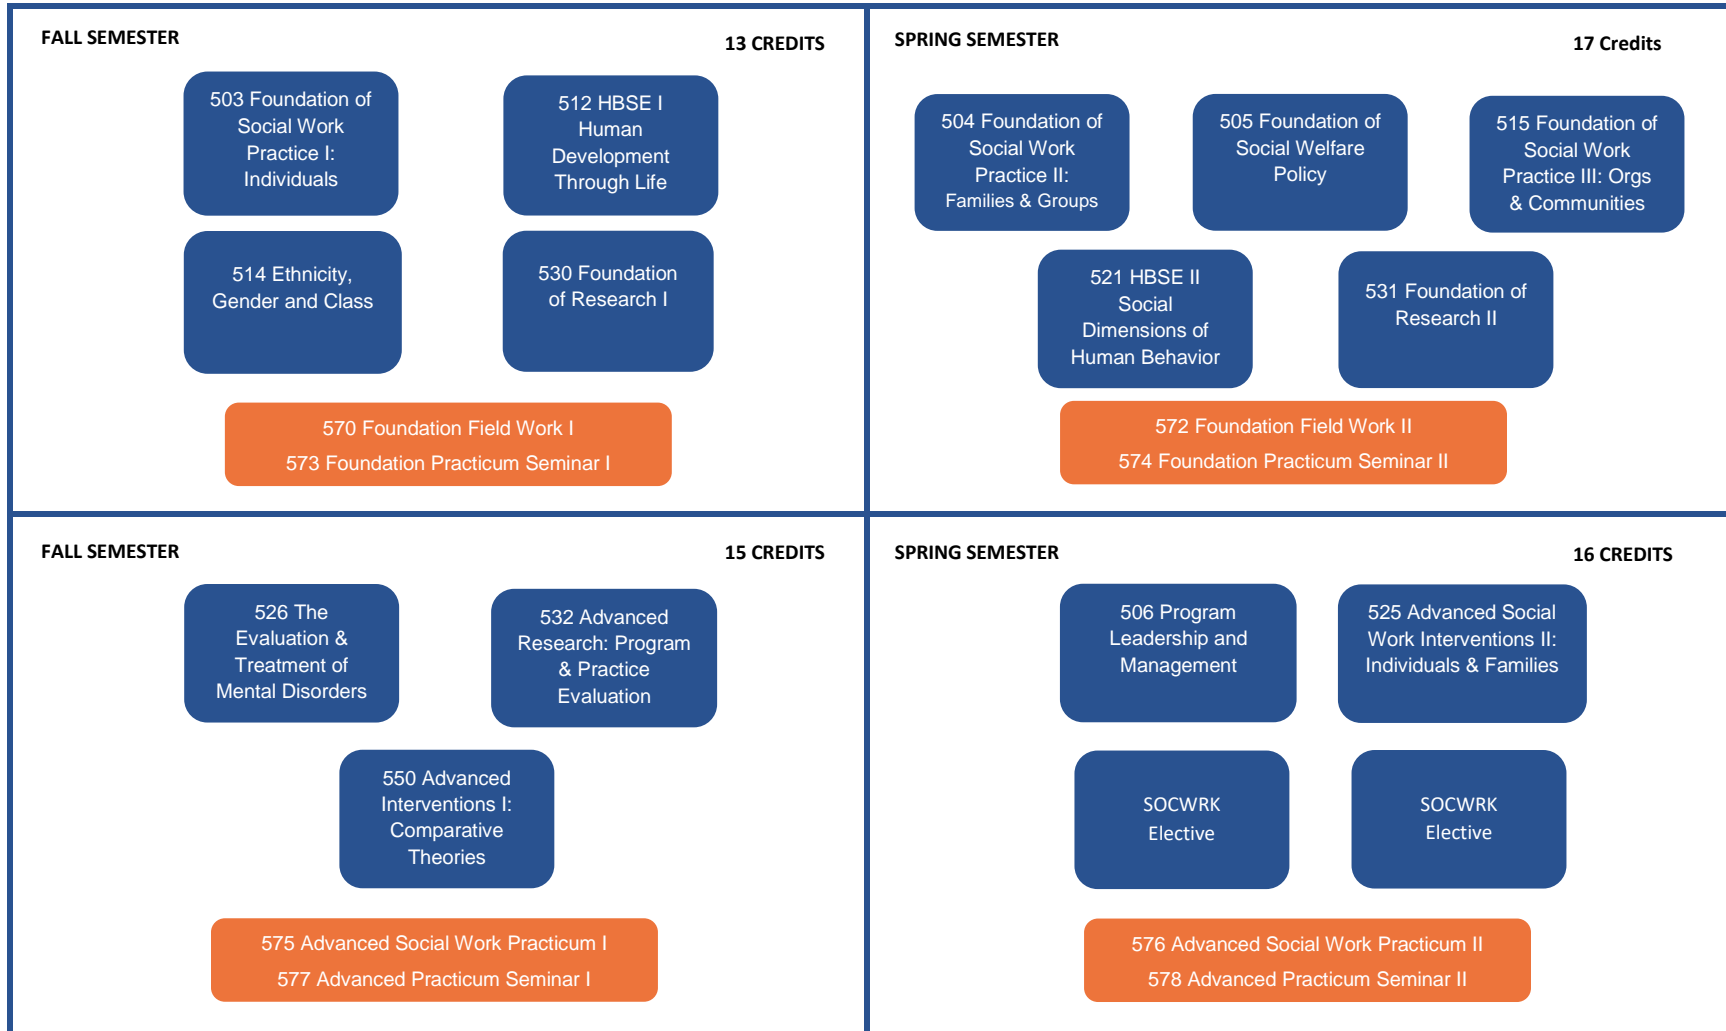

BOISE STATE UNIVERSITY
Master of Social Work Regular Standing
Full Time On Campus Program (61 credits)

For a complete list of all Social Work courses and course descriptions, visit the [Social Work Course Descriptions web page](#).