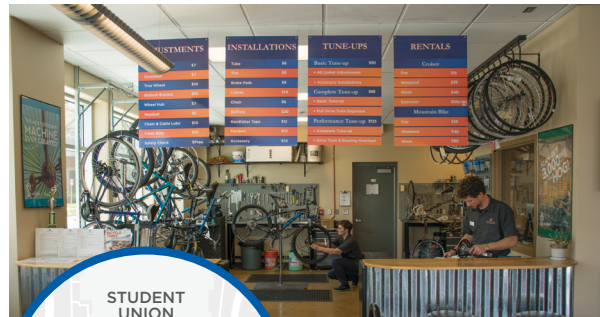

SERVICES

From flat tire repairs to complete tune-ups, the CLC offers a full range of services to accommodate the needs of all campus users.

- Free self-service station
- Flat repair
- Tune-ups
- Brake and derailleur adjust
- Wheel truing
- Bearing system overhauls
- Suspension fork service
- Hydraulic brake bleeds
- Drivetrain degrease
- New part installations
- Bike Barn - secure parking
- New and used bike sales

Centralized services include:

- basic bicycle repairs
- instructional clinics
- group rides
- alternative transportation information

The CLC is a partnership between Campus Recreation and Transportation and Parking Services.